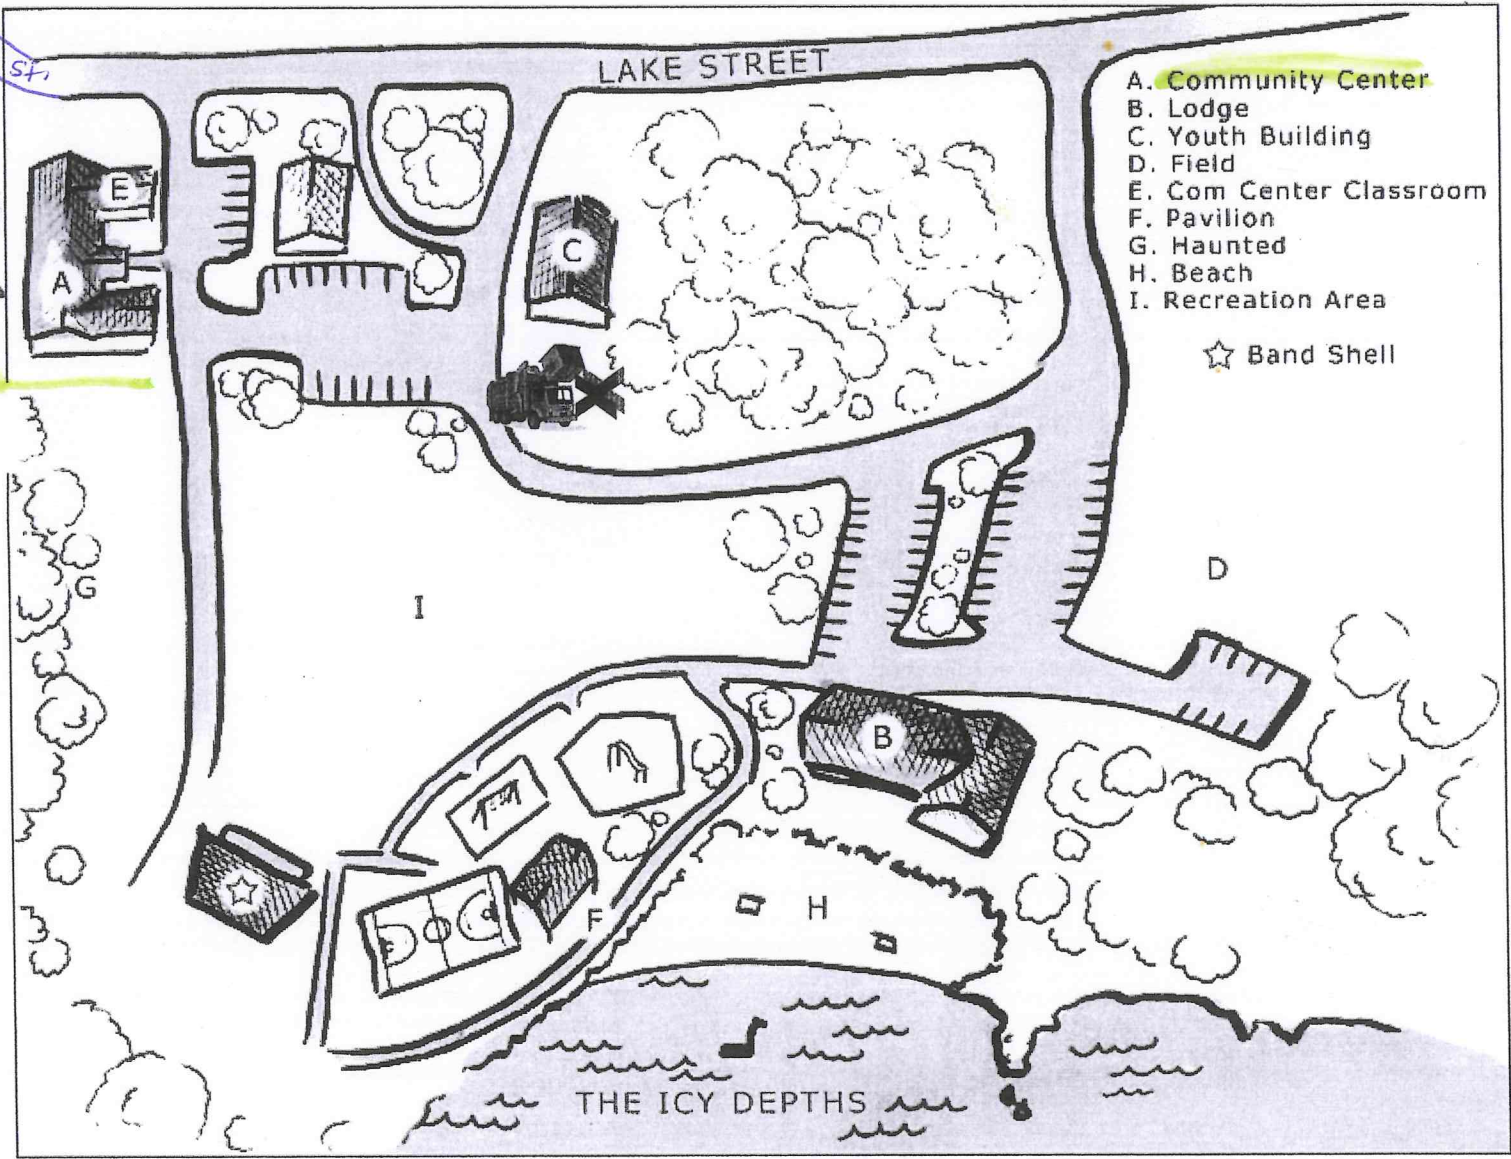

120 LAKE ST. COVENTRY, CT, 06238

Route 31 (Main St.)
Lake St.

COMMUNITY CENTER

LAKE STREET

- A. Community Center
 - B. Lodge
 - C. Youth Building
 - D. Field
 - E. Com Center Classroom
 - F. Pavilion
 - G. Haunted
 - H. Beach
 - I. Recreation Area
- ☆ Band Shell

MAP OF PATRIOTS PARK BUILDINGS & PARKING AREAS